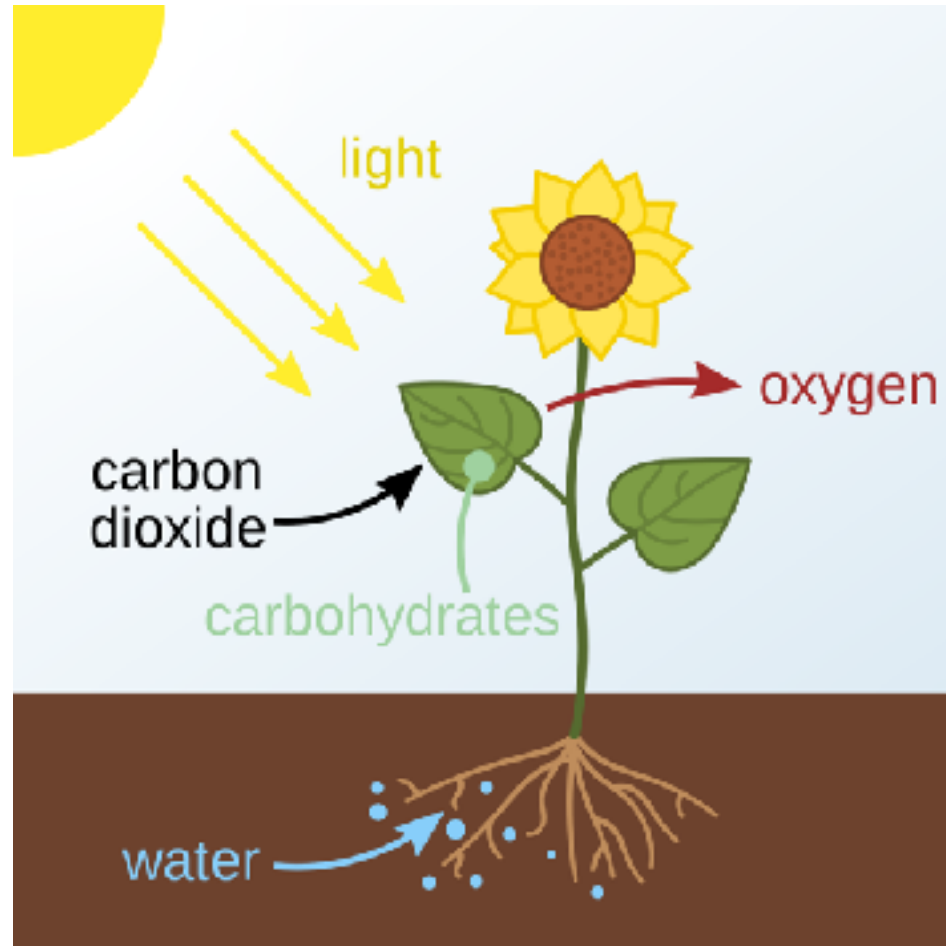

[This Photo](#) by Unknown Author is licensed under [CC BY-ND](#)